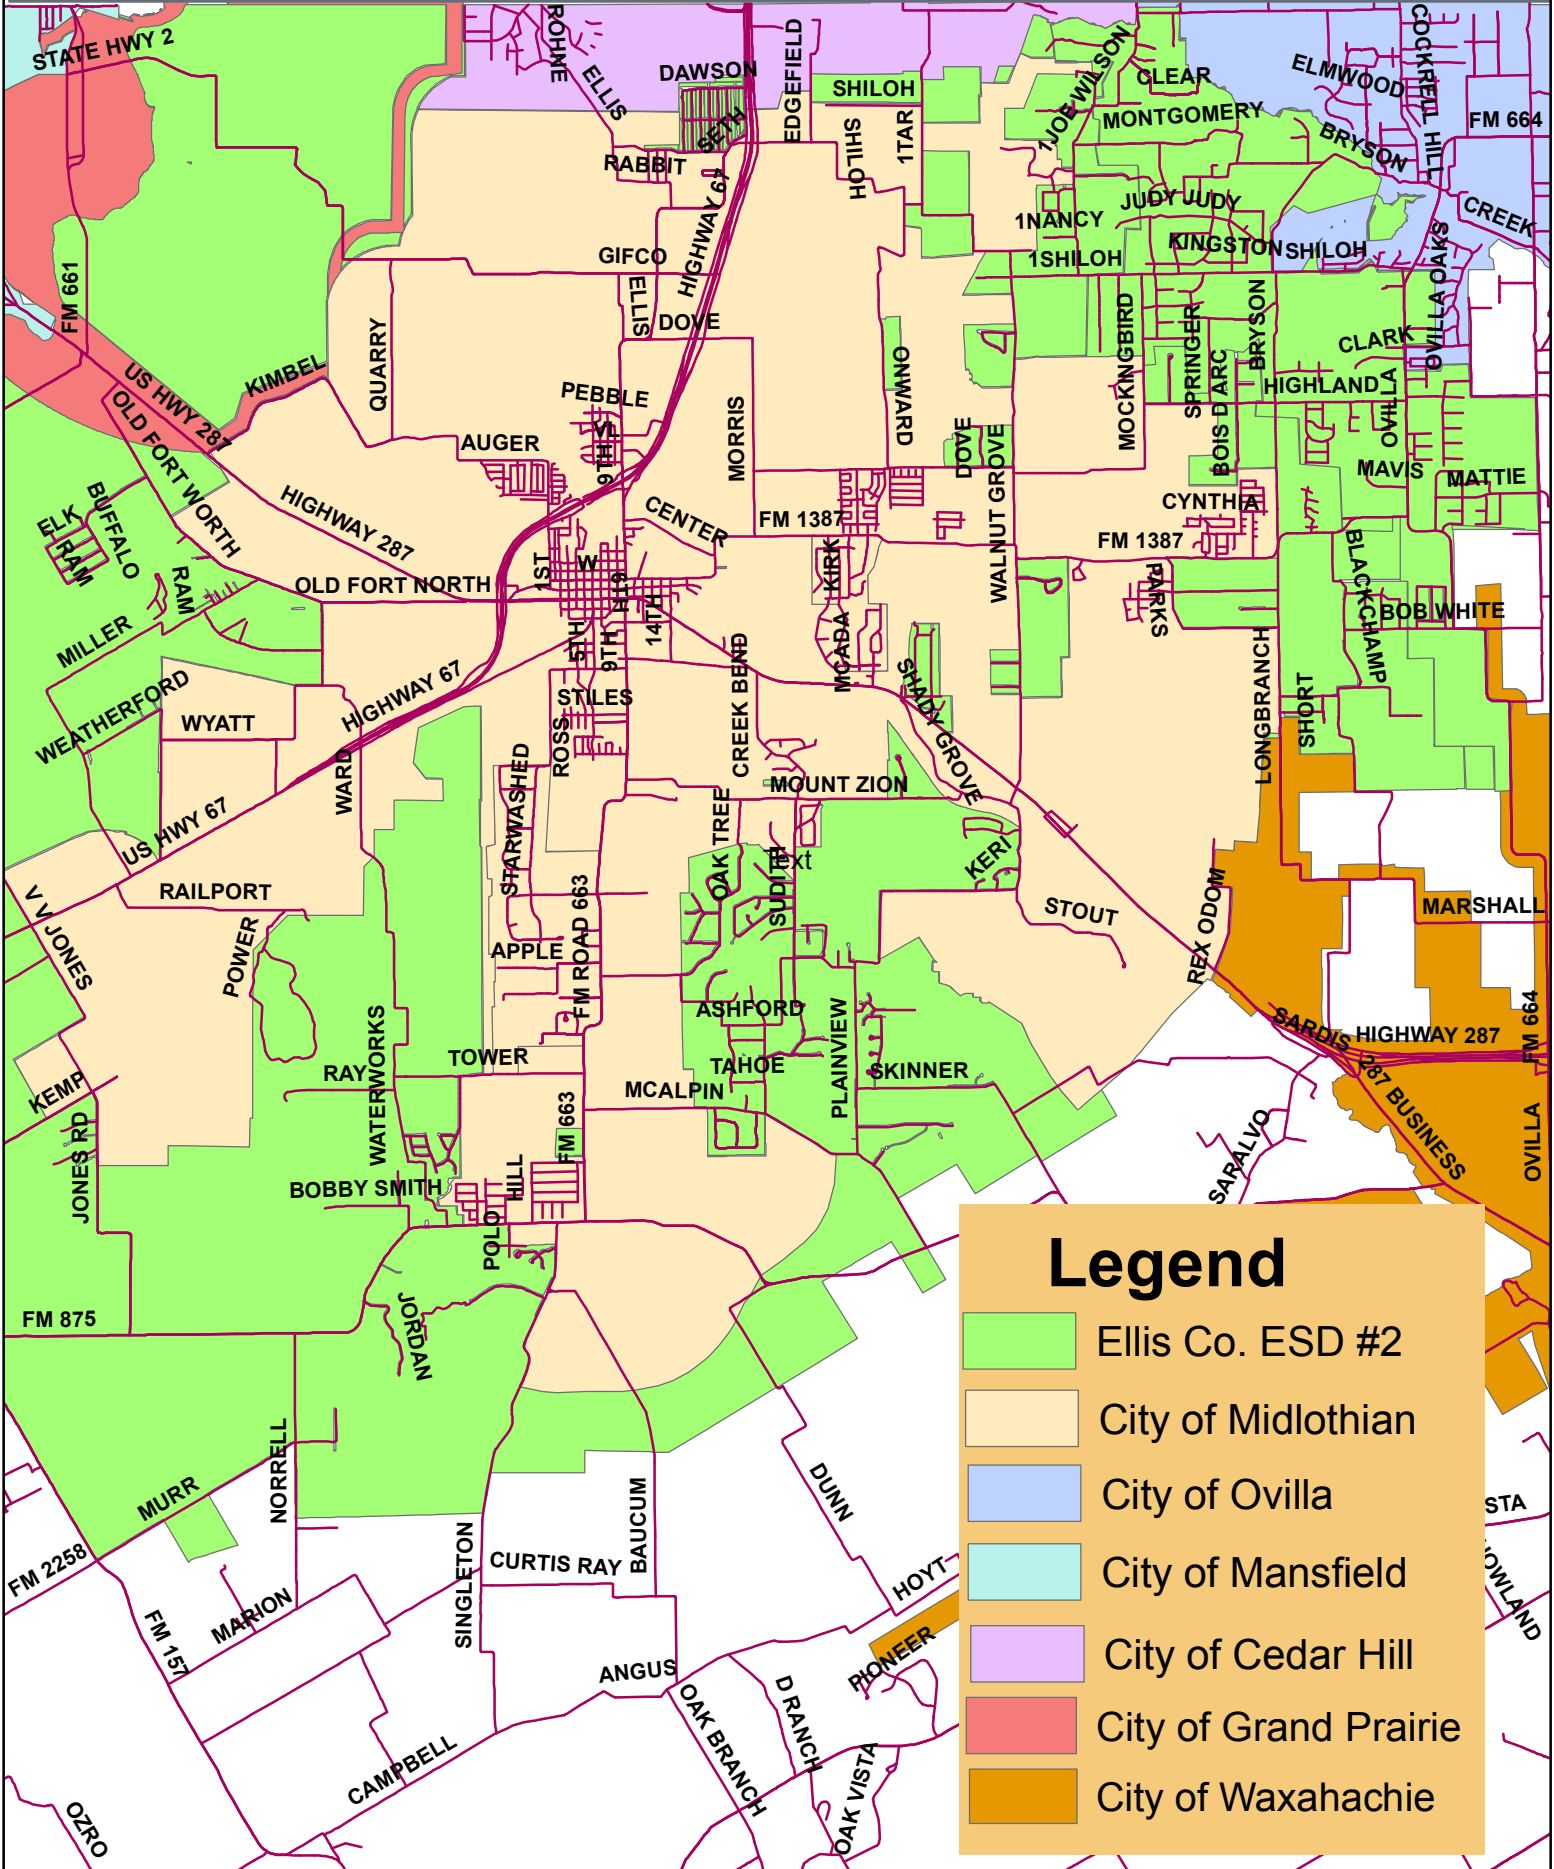

ELLIS COUNTY ESD #2 DISTRICT MAP

Legend

| | |
|--|-----------------------|
| | Ellis Co. ESD #2 |
| | City of Midlothian |
| | City of Ovilla |
| | City of Mansfield |
| | City of Cedar Hill |
| | City of Grand Prairie |
| | City of Waxahachie |